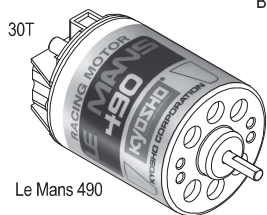

Brushed Motor

37021

Brushed

30T

Le Mans 490

82245