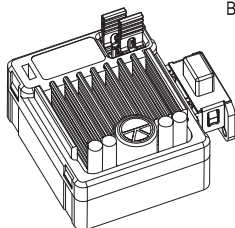

37021

Brushed

30T

Le Mans 490

82245

Brushed

82145

R246-8584 Silicone Sensor Cable 210mm
37031 LE MANS 240S MOTOR (Brushless/19.5Turn)
37051B LE MANS 240S ESC (for Brushless/MAX13.5Turn)
37021 Le Mans 490 MOTOR (Brushed/30Turn)
82145 EP Starter Pack Plus
82147 Syncro 2.4GHz Tx/Rx Set (w/Gyro)
82245 60A Brushed ESC KSH KA060-91W