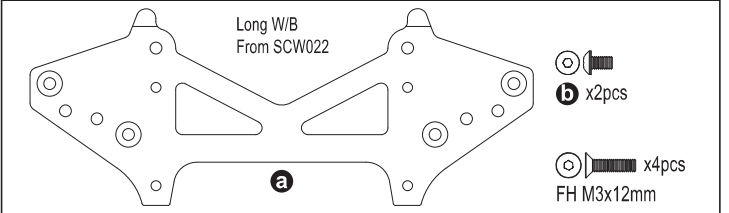

SCORPION Option Parts List

SC219BKB (Black) / R (Red) / WB (White)

SC222R (Red)

SC223R (Red)

SC224BKB (Black) / RB (Red) / WB (White)

SC251B

SC252B

- SC219BKB Radio Box Set (Black/Scorpion 2014)
- SC219R Radio Box Set (Red/Scorpion 2014)
- SC219WB Radio Box Set (White/Turbo Scorpion)
- SC222R Front Shock Set (Red/Tomahawk)
- SC223R Rear Shock Set (Red/Tomahawk)
- SC224BKB Wing (Black/Scorpion 2014)
- SC224RB Wing (Red/Scorpion 2014)
- SC224WB Wing (White/Turbo Scorpion)
- SC251B Front Shock Stay (Turbo Scorpion)
- SC252B Rear Shock Stay (Turbo Scorpion)

- ラジオボックスセット (ブラック/スコピオン 2014)
- ラジオボックスセット (レッド/スコピオン 2014)
- ラジオボックスセット (ホワイト/ターボスコピオン)
- フロントショックセット (レッド/トマホーク)
- リアショックセット (レッド/トマホーク)
- ウイング (ブラック/スコピオン 2014)
- ウイング (レッド/スコピオン 2014)
- ウイング (ホワイト/ターボスコピオン)
- フロントショックステー (ターボスコピオン)
- リアショックステー (ターボスコピオン)

SC253B

SC254B

SC255B

SC256

SC257

SC258B

SCB004B

- SC253B Rear Sus. Plate W/B 273mm (Turbo Scorpion)
- SC254B Gear Box Mount W/B 273mm (Turbo Scorpion)
- SC255B Top Plate (Turbo Scorpion)
- SC256 Hard Rear Sus. Post (Turbo Scorpion)
- SC257 Wide Front Arm Shaft (Turbo Scorpion)
- SC258B Tie-Rod (Turbo Scorpion)
- SCB004B Clear Body Set (Tomahawk)
- リヤサスプレートW/B 273mm (ターボスコピオン)
- ギヤボックスマウントW/B 273mm (ターボスコピオン)
- トッププレート (ターボスコピオン)
- ハードリヤサスポスト (ターボスコピオン)
- ワイドフロントアームシャフト (ターボスコピオン)
- タイロッド (ターボスコピオン)
- クリアボディセット (トマホーク)