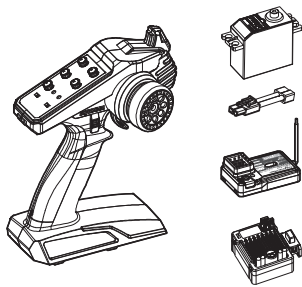

37021

Brushed

30T

Le Mans 490

82245

Brushed

82145

R246-8584 Silicone Sensor Cable 210mm
37031 LE MANS 240S MOTOR (Brushless/19.5Turn)
37051B LE MANS 240S ESC (for Brushless/MAX13.5Turn)
37021 Le Mans 490 MOTOR (Brushed/30Turn)
82145 EP Starter Pack Plus
82147 Syncro 2.4GHz Tx/Rx Set (w/Gyro)
82245 60A Brushed ESC KSH KA060-91W