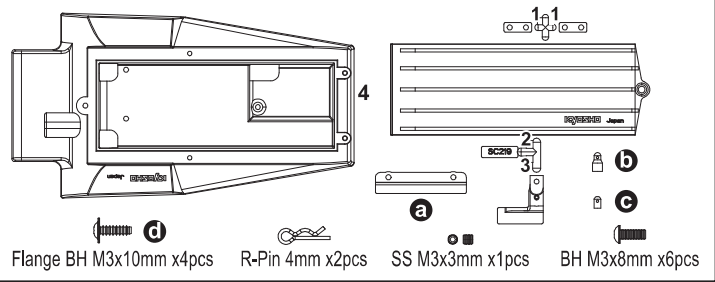

SCORPION Option Parts List

SC219BKB (Black) / R (Red) / WB (White)

SC222R (Red)

SC223R (Red)

SC224BKB (Black) / RB (Red) / WB (White)

SC251B

SC252B

- SC219BKB Radio Box Set (Black/Scorpion 2014)
- SC219R Radio Box Set (Red/Scorpion 2014)
- SC219WB Radio Box Set (White/Turbo Scorpion)
- SC222R Front Shock Set (Red/Tomahawk)
- SC223R Rear Shock Set (Red/Tomahawk)
- SC224BKB Wing (Black/Scorpion 2014)
- SC224RB Wing (Red/Scorpion 2014)
- SC224WB Wing (White/Turbo Scorpion)
- SC251B Front Shock Stay (Turbo Scorpion)
- SC252B Rear Shock Stay (Turbo Scorpion)