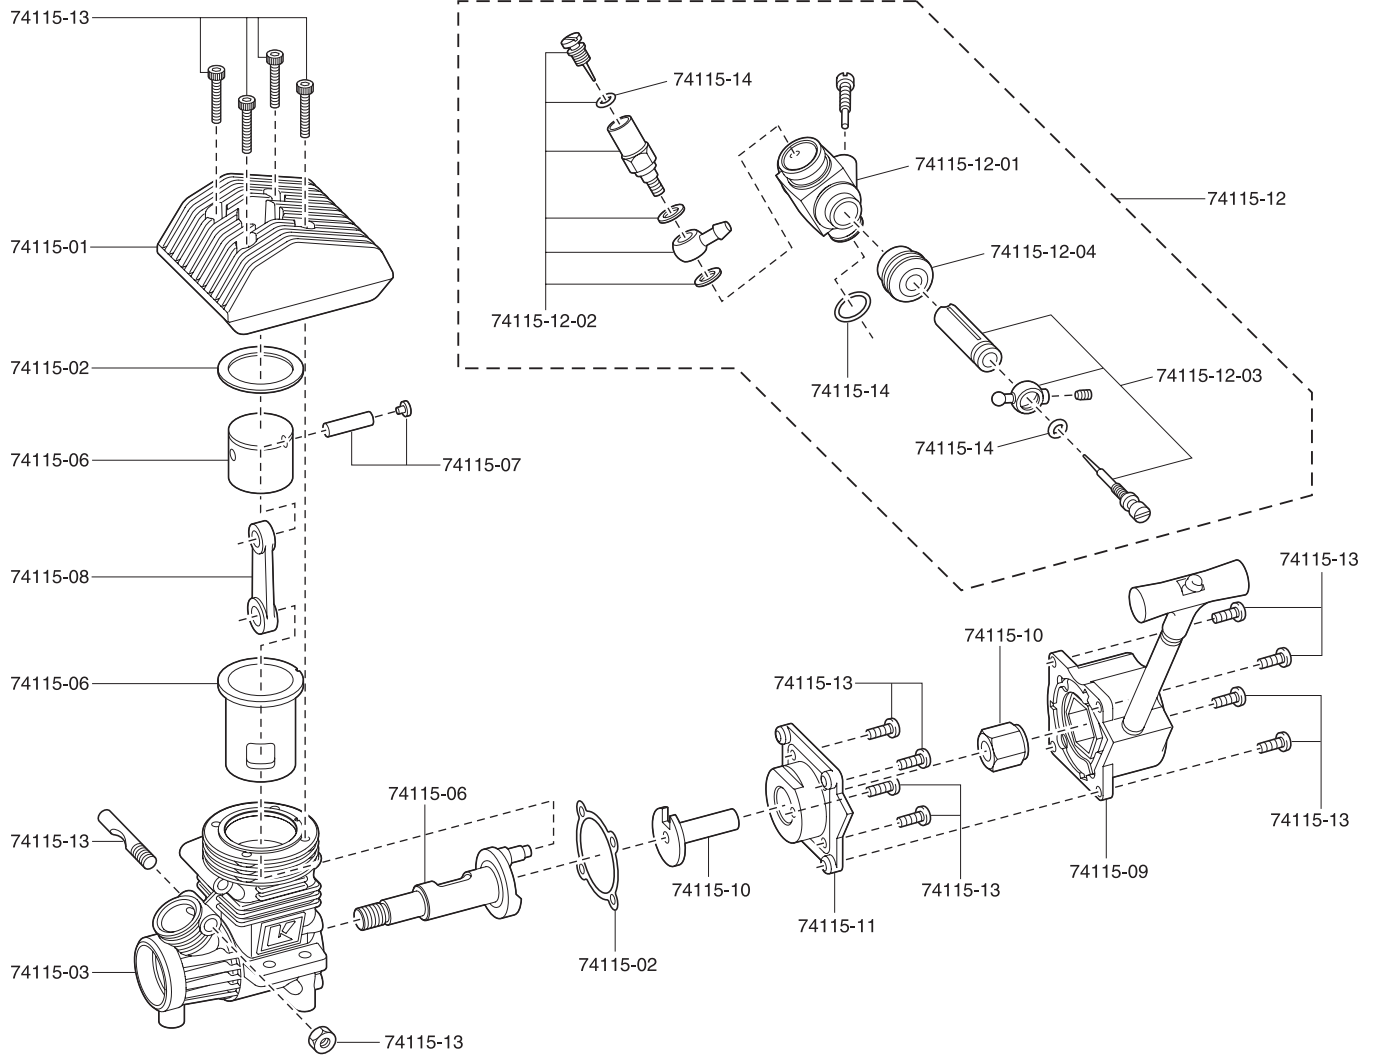

# EXPLODED VIEW

No.	Part Names
74016-03-1	Front Bearing (GXR15)
74115-01	Cylinder Hed (GZ15)
74115-02	Gasket Set (GZ15)
74115-03	Crank Case (GZ15)
74115-04	Rear Bearing (GZ15)
74115-05	Crankshaft (GZ15)
74115-06	Piston & Cylinder Set (GZ15)
74115-07	Piston Pin (GZ15)
74115-08	Connecting Rod (GZ15)
74115-09	Recoil Starter Unit (GZ15)
74115-10	Stater Shaft Set (GZ15)
74115-11	Back Prate (GZ15)

No.	Part Names
74115-12	Carburetor Assembly (GZ15)
74115-12-01	Carburetor Case (GZ15)
74115-12-02	Main Needle Set (GZ15)
74115-12-03	Slide Valve Set (GZ15)
74115-12-04	Rubber Boots (GZ15)
74115-13	Screw Set (GZ15)
74115-14	O ring Set (GZ15)
74902	GS Glow Plug