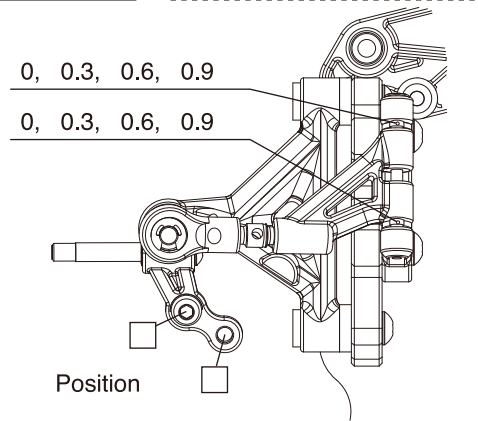

Setup Sheet (1)

Driver : _____ Date : _____ Track Info: Indoor Outdoor Note : _____
 Track : _____ Smooth Bumpy _____
 Event : _____ Road Surface: Asphalt Carpet _____
 Temperature: _____ Humidity: _____ Traction: High Med Low _____

Upper Arm Mount : 0° -5° -10°
 Camber : _____
 Straight : In / Out _____ °

Additive : _____

Tire : _____
 Diameter : _____
 Wheel Type : _____
 Tire Treatment : _____
 Time : _____
 Front Tread : _____ mm

Note : _____

Setup Sheet (2)

PLAZMA Lm

Ride Height :

Ride Height Adjuster :

Oil : _____
 Spring : _____
 Length : _____
 Oil : _____

Speed Controller : _____
 S.C.Setting : _____
 Servo : _____
 Receiver : _____
 Transmitter : _____
 Steering Expo : _____
 Brake E.P. : _____
 Throttle Expo : _____