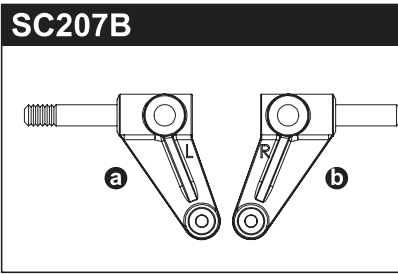

カラーアンテナ黒キャップ付き(4入)
セットビス(M3x3/10入)
セットビス(M3x6/10入)
Eリング(E2.0/10入)
Eリング(E3.0/10入)
Eリング(E5.0/10入)
ナット(M2.6x2.0/10入)
ナット(M3x2.4/10入) 1-N3024
ナット(M3x3.3) ナイロン(5入)
ナット(M4x3.2/10入) 1-N4032
ナット(M4x5.5) ナイロン(5入)
ナット(M4x5.6) フランジナイロン(5入)
スナップピン(10入)
スナップピン(4mm/10P入)
ボタンビス(M3x8)(ヘックス/10入)
ボタンビス(M3x15)(ヘックス/10入)
キャップビス(M2.6x8/5入)
キャップビス(M2.6x12/5入)
キャップビス(M2.6x16/5入)
サラビス(M2.6x6)(ヘックス/10入)
サラビス(M3x8)(ヘックス/10入)
サラビス(M3x12)(ヘックス/10入)
サラビス(M3x15)(ヘックス/10入)
サラビス(M3x18)(ヘックス/10入)
Oリング(P3/オレンジ) 10入
Oリング(P3/ブラック) 10入
シールドベアリング(5x10x4)4入
シールドベアリング(4x8x3)4入
シールドベアリング(10x15x4) 2入
シールドベアリング(6x10x3)2入

SC201 Main Chassis (Scorpion 2014)
SC203B Rear Sus Arm (Scorpion 2014)
SC204 Front Lower Arm (Scorpion 2014)
SC205 Gear Box (Scorpion 2014)
SC206B Arm Shaft Block Set (Scorpion 2014)
SC207B Steering Knuckle Set (Scorpion 2014)
SC208 Front Shock Stay (Scorpion 2014)
SC209B Servo Saver Mount (Scorpion 2014)
SC210 Rear Sus Plate (Scorpion 2014)
SC211 Rear Shock Stay (Scorpion 2014)
SC212B Gear Box Mount (Scorpion 2014)
SC213 Motor Plate (Scorpion 2014)

メインシャーシ(スコロピオン 2014)
リヤサスアーム(スコロピオン 2014)
フロントロアサスアーム(スコロピオン 2014)
ギヤボックス(スコロピオン 2014)
アームシャフトブロックセット(スコロピオン 2014)
ステアリングナックルセット(スコロピオン 2014)
フロントショックステー(スコロピオン 2014)
サーボセイバーマウント(スコロピオン 2014)
リヤサスプレート(スコロピオン 2014)
リヤショックステー(スコロピオン 2014)
ギヤボックスマウント(スコロピオン 2014)
モータープレート(スコロピオン 2014)