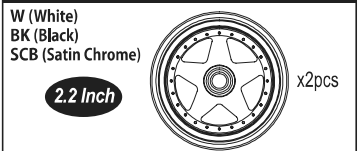

CM (Shiny Chrome)
BK (Black)
SC (Satin Chrome)

SCH002CM / BK / SC

CM (Shiny Chrome)
BK (Black)
SC (Satin Chrome)

SCH003BK / SCB / Y

BK (Black)
SCB (Satin Chrome)
Y (Yellow)

SCH004BK / SCB / Y

BK (Black)
SCB (Satin Chrome)
Y (Yellow)

SCH005W / BK / SCB

W (White)
BK (Black)
SCB (Satin Chrome)

2.2 Inch

SCH006W / BK / SCB

W (White)
BK (Black)
SCB (Satin Chrome)

2.2 Inch

SCW020併用
Need SCW020

SCH007W (White)