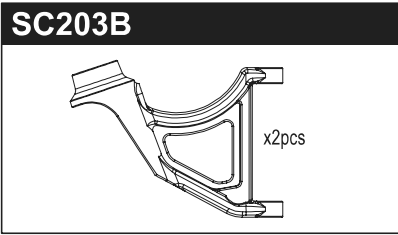

カラーアンテナ黒キャップ付き(4入)
セットビス(M3x3/10入)
セットビス(M3x6/10入)
Eリング(E2.0/10入)
Eリング(E3.0/10入)
Eリング(E5.0/10入)
ナット(M2.6x2.0/10入)
ナット(M3x2.4/10入) 1-N3024
ナット(M3x3.3) ナイロン(5入)
ナット(M4x3.2/10入) 1-N4032
ナット(M4x5.5) ナイロン(5入)
ナット(M4x5.6) フランジナイロン(5入)
スナップピン(10入)
スナップピン(4mm/10P入)
ボタンビス(M3x8)(ヘックス/10入)
ボタンビス(M3x15)(ヘックス/10入)
キャップビス(M2.6x8/5入)
キャップビス(M2.6x12/5入)
キャップビス(M2.6x16/5入)
サラビス(M2.6x6)(ヘックス/10入)
サラビス(M3x8)(ヘックス/10入)
サラビス(M3x12)(ヘックス/10入)
サラビス(M3x15)(ヘックス/10入)
サラビス(M3x18)(ヘックス/10入)
Oリング(P3/オレンジ) 10入
Oリング(P3/ブラック) 10入
シールドベアリング(5x10x4)4入
シールドベアリング(4x8x3)4入
シールドベアリング(10x15x4) 2入
シールドベアリング(6x10x3)2入

SC201 Main Chassis (Scorpion 2014)
SC203B Rear Sus Arm (Scorpion 2014)
SC204 Front Lower Arm (Scorpion 2014)
SC205 Gear Box (Scorpion 2014)
SC206B Arm Shaft Block Set (Scorpion 2014)
SC207B Steering Knuckle Set (Scorpion 2014)
SC208 Front Shock Stay (Scorpion 2014)
SC209B Servo Saver Mount (Scorpion 2014)
SC210 Rear Sus Plate (Scorpion 2014)
SC211 Rear Shock Stay (Scorpion 2014)
SC212B Gear Box Mount (Scorpion 2014)
SC213 Motor Plate (Scorpion 2014)

メインシャーシ(スコロピオン 2014)
リヤサスアーム(スコロピオン 2014)
フロントロアサスアーム(スコロピオン 2014)
ギヤボックス(スコロピオン 2014)
アームシャフトブロックセット(スコロピオン 2014)
ステアリングナックルセット(スコロピオン 2014)
フロントショックステー(スコロピオン 2014)
サーボセイバーマウント(スコロピオン 2014)
リヤサスプレート(スコロピオン 2014)
リヤショックステー(スコロピオン 2014)
ギヤボックスマウント(スコロピオン 2014)
モータープレート(スコロピオン 2014)