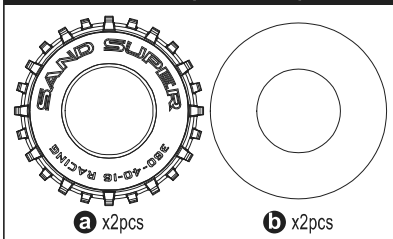

Tomahawk Parts List

SCH007SCB (Satin Chrome)

SCH008SCB (Satin Chrome)

SCT001MB (Medium)

SCT002MB (Medium)

LA43B

UM612

- SCH007SCB Front Wheel (Satin Chrome/2pcs/Tomahawk)
- SCH008SCB Rear Wheel (Satin Chrome/2pcs/Tomahawk)
- SCT001MB Front Tire (Medium/2pcs/Scorpion 2014)
- SCT002MB Rear Tire (Medium/2pcs/with Inner/Scorpion 2014)
- LA43B 5.8mm Ball End (12pcs)
- UM612 Diff Shaft (2pcs/ULTIMA SC)