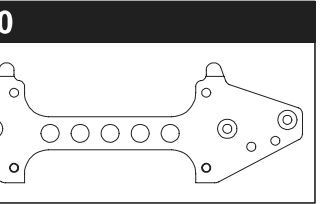

カラーアンテナ黒キャップ付き(4入)
セットビス(M3x3/10入)
セットビス(M3x6/10入)
Eリング(E2.0/10入)
Eリング(E3.0/10入)
Eリング(E5.0/10入)
ナット(M2.6x2.0/10入)
ナット(M3x2.4/10入) 1-N3024
ナット(M3x3.3) ナイロン(5入)
ナット(M4x3.2/10入) 1-N4032
ナット(M4x5.5) ナイロン(5入)
ナット(M4x5.6) フランジナイロン(5入)
スナップピン(10入)
スナップピン(4mm/10P入)
ボタンビス(M3x8)(ヘックス/10入)
ボタンビス(M3x15)(ヘックス/10入)
キャップビス(M2.6x8/5入)
キャップビス(M2.6x12/5入)
キャップビス(M2.6x16/5入)
サラビス(M2.6x6)(ヘックス/10入)
サラビス(M3x8)(ヘックス/10入)
サラビス(M3x12)(ヘックス/10入)
サラビス(M3x15)(ヘックス/10入)
サラビス(M3x18)(ヘックス/10入)
Oリング(P3/オレンジ) 10入
Oリング(P3/ブラック) 10入
シールドベアリング(5x10x4)4入
シールドベアリング(4x8x3)4入
シールドベアリング(10x15x4) 2入
シールドベアリング(6x10x3)2入

SC201 Main Chassis (Scorpion 2014)
SC203B Rear Sus Arm (Scorpion 2014)
SC204 Front Lower Arm (Scorpion 2014)
SC205 Gear Box (Scorpion 2014)
SC206B Arm Shaft Block Set (Scorpion 2014)
SC207B Steering Knuckle Set (Scorpion 2014)
SC208 Front Shock Stay (Scorpion 2014)
SC209B Servo Saver Mount (Scorpion 2014)
SC210 Rear Sus Plate (Scorpion 2014)
SC211 Rear Shock Stay (Scorpion 2014)
SC212B Gear Box Mount (Scorpion 2014)
SC213 Motor Plate (Scorpion 2014)

メインシャーシ(スコロピオン 2014)
リヤサスアーム(スコロピオン 2014)
フロントロアサスアーム(スコロピオン 2014)
ギヤボックス(スコロピオン 2014)
アームシャフトブロックセット(スコロピオン 2014)
ステアリングナックルセット(スコロピオン 2014)
フロントショックステー(スコロピオン 2014)
サーボセイバーマウント(スコロピオン 2014)
リヤサスプレート(スコロピオン 2014)
リヤショックステー(スコロピオン 2014)
ギヤボックスマウント(スコロピオン 2014)
モータープレート(スコロピオン 2014)