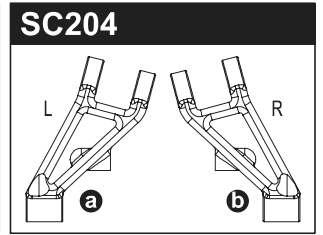

カラーアンテナ黒キャップ付き(4入)
セットビス(M3x3/10入)
セットビス(M3x6/10入)
Eリング(E2.0/10入)
Eリング(E3.0/10入)
Eリング(E5.0/10入)
ナット(M2.6x2.0/10入)
ナット(M3x2.4/10入) 1-N3024
ナット(M3x3.3) ナイロン(5入)
ナット(M4x3.2/10入) 1-N4032
ナット(M4x5.5) ナイロン(5入)
ナット(M4x5.6) フランジナイロン(5入)
スナップピン(10入)
スナップピン(4mm/10P入)
ボタンビス(M3x8)(ヘックス/10入)
ボタンビス(M3x15)(ヘックス/10入)
キャップビス(M2.6x8/5入)
キャップビス(M2.6x12/5入)
キャップビス(M2.6x16/5入)
サラビス(M2.6x6)(ヘックス/10入)
サラビス(M3x8)(ヘックス/10入)
サラビス(M3x12)(ヘックス/10入)
サラビス(M3x15)(ヘックス/10入)
サラビス(M3x18)(ヘックス/10入)
Oリング(P3/オレンジ) 10入
Oリング(P3/ブラック) 10入
シールドベアリング(5x10x4)4入
シールドベアリング(4x8x3)4入
シールドベアリング(10x15x4) 2入
シールドベアリング(6x10x3)2入

SC201 Main Chassis (Scorpion 2014)
SC203B Rear Sus Arm (Scorpion 2014)
SC204 Front Lower Arm (Scorpion 2014)
SC205 Gear Box (Scorpion 2014)
SC206B Arm Shaft Block Set (Scorpion 2014)
SC207B Steering Knuckle Set (Scorpion 2014)
SC208 Front Shock Stay (Scorpion 2014)
SC209B Servo Saver Mount (Scorpion 2014)
SC210 Rear Sus Plate (Scorpion 2014)
SC211 Rear Shock Stay (Scorpion 2014)
SC212B Gear Box Mount (Scorpion 2014)
SC213 Motor Plate (Scorpion 2014)

メインシャーシ(スコロピオン 2014)
リヤサスアーム(スコロピオン 2014)
フロントロアサスアーム(スコロピオン 2014)
ギヤボックス(スコロピオン 2014)
アームシャフトブロックセット(スコロピオン 2014)
ステアリングナックルセット(スコロピオン 2014)
フロントショックステー(スコロピオン 2014)
サーボセイバーマウント(スコロピオン 2014)
リヤサスプレート(スコロピオン 2014)
リヤショックステー(スコロピオン 2014)
ギヤボックスマウント(スコロピオン 2014)
モータープレート(スコロピオン 2014)