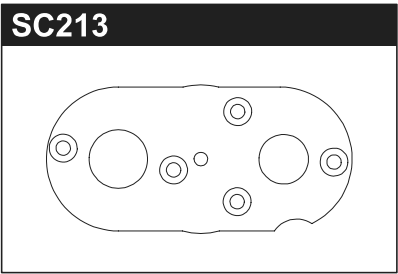

カラーアンテナ黒キャップ付き(4入)
セットビス(M3x3/10入)
セットビス(M3x6/10入)
Eリング(E2.0/10入)
Eリング(E3.0/10入)
Eリング(E5.0/10入)
ナット(M2.6x2.0/10入)
ナット(M3x2.4/10入) 1-N3024
ナット(M3x3.3) ナイロン(5入)
ナット(M4x3.2/10入) 1-N4032
ナット(M4x5.5) ナイロン(5入)
ナット(M4x5.6) フランジナイロン(5入)
スナップピン(10入)
スナップピン(4mm/10P入)
ボタンビス(M3x8)(ヘックス/10入)
ボタンビス(M3x15)(ヘックス/10入)
キャップビス(M2.6x8/5入)
キャップビス(M2.6x12/5入)
キャップビス(M2.6x16/5入)
サラビス(M2.6x6)(ヘックス/10入)
サラビス(M3x8)(ヘックス/10入)
サラビス(M3x12)(ヘックス/10入)
サラビス(M3x15)(ヘックス/10入)
サラビス(M3x18)(ヘックス/10入)
Oリング(P3/オレンジ) 10入
Oリング(P3/ブラック) 10入
シールドベアリング(5x10x4)4入
シールドベアリング(4x8x3)4入
シールドベアリング(10x15x4) 2入
シールドベアリング(6x10x3)2入

SC201 Main Chassis (Scorpion 2014)
SC203B Rear Sus Arm (Scorpion 2014)
SC204 Front Lower Arm (Scorpion 2014)
SC205 Gear Box (Scorpion 2014)
SC206B Arm Shaft Block Set (Scorpion 2014)
SC207B Steering Knuckle Set (Scorpion 2014)
SC208 Front Shock Stay (Scorpion 2014)
SC209B Servo Saver Mount (Scorpion 2014)
SC210 Rear Sus Plate (Scorpion 2014)
SC211 Rear Shock Stay (Scorpion 2014)
SC212B Gear Box Mount (Scorpion 2014)
SC213 Motor Plate (Scorpion 2014)

メインシャーシ(スコロピオン 2014)
リヤサスアーム(スコロピオン 2014)
フロントロアサスアーム(スコロピオン 2014)
ギヤボックス(スコロピオン 2014)
アームシャフトブロックセット(スコロピオン 2014)
ステアリングナックルセット(スコロピオン 2014)
フロントショックステー(スコロピオン 2014)
サーボセイバーマウント(スコロピオン 2014)
リヤサスプレート(スコロピオン 2014)
リヤショックステー(スコロピオン 2014)
ギヤボックスマウント(スコロピオン 2014)
モータープレート(スコロピオン 2014)