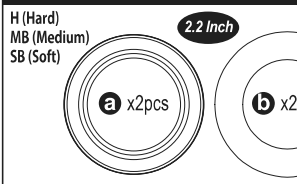

SCH008W (White)

SCT001SC / MB

SC (Soft with Inner)
MB (Medium)

SCT002SB (Soft)

SCT003H / MB / SB

H (Hard)
MB (Medium)
SB (Soft)

2.2 Inch

FAT202SB