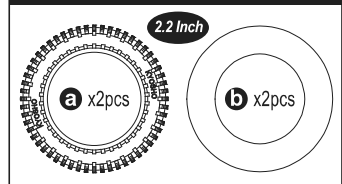

SCH008W (White)

SCT001SC / MB

SC (Soft with Inner)
MB (Medium)

SCT002SB (Soft)

SCT003H / MB / SB

H (Hard)
MB (Medium)
SB (Soft)

2.2 Inch

FAT202SB