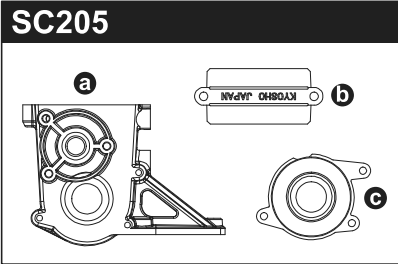

カラーアンテナ黒キャップ付き(4入)
セットビス(M3x3/10入)
セットビス(M3x6/10入)
Eリング(E2.0/10入)
Eリング(E3.0/10入)
Eリング(E5.0/10入)
ナット(M2.6x2.0/10入)
ナット(M3x2.4/10入) 1-N3024
ナット(M3x3.3) ナイロン(5入)
ナット(M4x3.2/10入) 1-N4032
ナット(M4x5.5) ナイロン(5入)
ナット(M4x5.6) フランジナイロン(5入)
スナップピン(10入)
スナップピン(4mm/10P入)
ボタンビス(M3x8)(ヘックス/10入)
ボタンビス(M3x15)(ヘックス/10入)
キャップビス(M2.6x8/5入)
キャップビス(M2.6x12/5入)
キャップビス(M2.6x16/5入)
サラビス(M2.6x6)(ヘックス/10入)
サラビス(M3x8)(ヘックス/10入)
サラビス(M3x12)(ヘックス/10入)
サラビス(M3x15)(ヘックス/10入)
サラビス(M3x18)(ヘックス/10入)
Oリング(P3/オレンジ) 10入
Oリング(P3/ブラック) 10入
シールドベアリング(5x10x4)4入
シールドベアリング(4x8x3)4入
シールドベアリング(10x15x4) 2入
シールドベアリング(6x10x3)2入

SC201 Main Chassis (Scorpion 2014)
SC203B Rear Sus Arm (Scorpion 2014)
SC204 Front Lower Arm (Scorpion 2014)
SC205 Gear Box (Scorpion 2014)
SC206B Arm Shaft Block Set (Scorpion 2014)
SC207B Steering Knuckle Set (Scorpion 2014)
SC208 Front Shock Stay (Scorpion 2014)
SC209B Servo Saver Mount (Scorpion 2014)
SC210 Rear Sus Plate (Scorpion 2014)
SC211 Rear Shock Stay (Scorpion 2014)
SC212B Gear Box Mount (Scorpion 2014)
SC213 Motor Plate (Scorpion 2014)

メインシャーシ(スコロピオン 2014)
リヤサスアーム(スコロピオン 2014)
フロントロアサスアーム(スコロピオン 2014)
ギヤボックス(スコロピオン 2014)
アームシャフトブロックセット(スコロピオン 2014)
ステアリングナックルセット(スコロピオン 2014)
フロントショックステー(スコロピオン 2014)
サーボセイバーマウント(スコロピオン 2014)
リヤサスプレート(スコロピオン 2014)
リヤショックステー(スコロピオン 2014)
ギヤボックスマウント(スコロピオン 2014)
モータープレート(スコロピオン 2014)