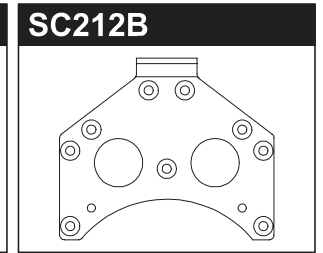

カラーアンテナ黒キャップ付き(4入)
セットビス(M3x3/10入)
セットビス(M3x6/10入)
Eリング(E2.0/10入)
Eリング(E3.0/10入)
Eリング(E5.0/10入)
ナット(M2.6x2.0/10入)
ナット(M3x2.4/10入) 1-N3024
ナット(M3x3.3) ナイロン(5入)
ナット(M4x3.2/10入) 1-N4032
ナット(M4x5.5) ナイロン(5入)
ナット(M4x5.6) フランジナイロン(5入)
スナップピン(10入)
スナップピン(4mm/10P入)
ボタンビス(M3x8)(ヘックス/10入)
ボタンビス(M3x15)(ヘックス/10入)
キャップビス(M2.6x8/5入)
キャップビス(M2.6x12/5入)
キャップビス(M2.6x16/5入)
サラビス(M2.6x6)(ヘックス/10入)
サラビス(M3x8)(ヘックス/10入)
サラビス(M3x12)(ヘックス/10入)
サラビス(M3x15)(ヘックス/10入)
サラビス(M3x18)(ヘックス/10入)
Oリング(P3/オレンジ) 10入
Oリング(P3/ブラック) 10入
シールドベアリング(5x10x4)4入
シールドベアリング(4x8x3)4入
シールドベアリング(10x15x4) 2入
シールドベアリング(6x10x3)2入

SC201 Main Chassis (Scorpion 2014)
SC203B Rear Sus Arm (Scorpion 2014)
SC204 Front Lower Arm (Scorpion 2014)
SC205 Gear Box (Scorpion 2014)
SC206B Arm Shaft Block Set (Scorpion 2014)
SC207B Steering Knuckle Set (Scorpion 2014)
SC208 Front Shock Stay (Scorpion 2014)
SC209B Servo Saver Mount (Scorpion 2014)
SC210 Rear Sus Plate (Scorpion 2014)
SC211 Rear Shock Stay (Scorpion 2014)
SC212B Gear Box Mount (Scorpion 2014)
SC213 Motor Plate (Scorpion 2014)

メインシャーシ(スコロピオン 2014)
リヤサスアーム(スコロピオン 2014)
フロントロアサスアーム(スコロピオン 2014)
ギヤボックス(スコロピオン 2014)
アームシャフトブロックセット(スコロピオン 2014)
ステアリングナックルセット(スコロピオン 2014)
フロントショックステー(スコロピオン 2014)
サーボセイバーマウント(スコロピオン 2014)
リヤサスプレート(スコロピオン 2014)
リヤショックステー(スコロピオン 2014)
ギヤボックスマウント(スコロピオン 2014)
モータープレート(スコロピオン 2014)