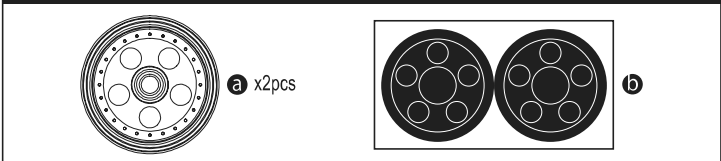

SCH005W / BK / SCB

W (White)
BK (Black)
SCB (Satin Chrome)

2.2 Inch

SCH006W / BK / SCB

W (White)
BK (Black)
SCB (Satin Chrome)

2.2 Inch

SCW020併用
Need SCW020

SCH007W (White)