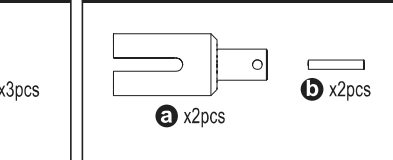

Tomahawk Parts List

SCH007SCB (Satin Chrome)

SCH008SCB (Satin Chrome)

SCT001MB (Medium)

SCT002MB (Medium)

LA43B

UM612

- SCH007SCB Front Wheel (Satin Chrome/2pcs/Tomahawk)
- SCH008SCB Rear Wheel (Satin Chrome/2pcs/Tomahawk)
- SCT001MB Front Tire (Medium/2pcs/Scorpion 2014)
- SCT002MB Rear Tire (Medium/2pcs/with Inner/Scorpion 2014)
- LA43B 5.8mm Ball End (12pcs)
- UM612 Diff Shaft (2pcs/ULTIMA SC)