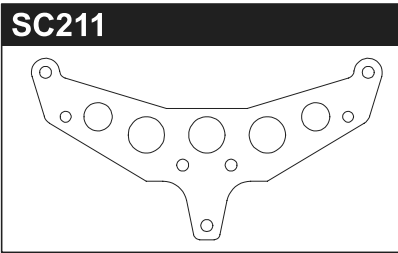

カラーアンテナ黒キャップ付き(4入)
セットビス(M3x3/10入)
セットビス(M3x6/10入)
Eリング(E2.0/10入)
Eリング(E3.0/10入)
Eリング(E5.0/10入)
ナット(M2.6x2.0/10入)
ナット(M3x2.4/10入) 1-N3024
ナット(M3x3.3) ナイロン(5入)
ナット(M4x3.2/10入) 1-N4032
ナット(M4x5.5) ナイロン(5入)
ナット(M4x5.6) フランジナイロン(5入)
スナップピン(10入)
スナップピン(4mm/10P入)
ボタンビス(M3x8)(ヘックス/10入)
ボタンビス(M3x15)(ヘックス/10入)
キャップビス(M2.6x8/5入)
キャップビス(M2.6x12/5入)
キャップビス(M2.6x16/5入)
サラビス(M2.6x6)(ヘックス/10入)
サラビス(M3x8)(ヘックス/10入)
サラビス(M3x12)(ヘックス/10入)
サラビス(M3x15)(ヘックス/10入)
サラビス(M3x18)(ヘックス/10入)
Oリング(P3/オレンジ) 10入
Oリング(P3/ブラック) 10入
シールドベアリング(5x10x4)4入
シールドベアリング(4x8x3)4入
シールドベアリング(10x15x4) 2入
シールドベアリング(6x10x3)2入

SC201 Main Chassis (Scorpion 2014)
SC203B Rear Sus Arm (Scorpion 2014)
SC204 Front Lower Arm (Scorpion 2014)
SC205 Gear Box (Scorpion 2014)
SC206B Arm Shaft Block Set (Scorpion 2014)
SC207B Steering Knuckle Set (Scorpion 2014)
SC208 Front Shock Stay (Scorpion 2014)
SC209B Servo Saver Mount (Scorpion 2014)
SC210 Rear Sus Plate (Scorpion 2014)
SC211 Rear Shock Stay (Scorpion 2014)
SC212B Gear Box Mount (Scorpion 2014)
SC213 Motor Plate (Scorpion 2014)

メインシャーシ(スコロピオン 2014)
リヤサスアーム(スコロピオン 2014)
フロントロアサスアーム(スコロピオン 2014)
ギヤボックス(スコロピオン 2014)
アームシャフトブロックセット(スコロピオン 2014)
ステアリングナックルセット(スコロピオン 2014)
フロントショックステー(スコロピオン 2014)
サーボセイバーマウント(スコロピオン 2014)
リヤサスプレート(スコロピオン 2014)
リヤショックステー(スコロピオン 2014)
ギヤボックスマウント(スコロピオン 2014)
モータープレート(スコロピオン 2014)