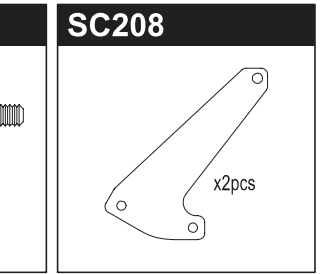

カラーアンテナ黒キャップ付き(4入)
セットビス(M3x3/10入)
セットビス(M3x6/10入)
Eリング(E2.0/10入)
Eリング(E3.0/10入)
Eリング(E5.0/10入)
ナット(M2.6x2.0/10入)
ナット(M3x2.4/10入) 1-N3024
ナット(M3x3.3) ナイロン(5入)
ナット(M4x3.2/10入) 1-N4032
ナット(M4x5.5) ナイロン(5入)
ナット(M4x5.6) フランジナイロン(5入)
スナップピン(10入)
スナップピン(4mm/10P入)
ボタンビス(M3x8)(ヘックス/10入)
ボタンビス(M3x15)(ヘックス/10入)
キャップビス(M2.6x8/5入)
キャップビス(M2.6x12/5入)
キャップビス(M2.6x16/5入)
サラビス(M2.6x6)(ヘックス/10入)
サラビス(M3x8)(ヘックス/10入)
サラビス(M3x12)(ヘックス/10入)
サラビス(M3x15)(ヘックス/10入)
サラビス(M3x18)(ヘックス/10入)
Oリング(P3/オレンジ) 10入
Oリング(P3/ブラック) 10入
シールドベアリング(5x10x4)4入
シールドベアリング(4x8x3)4入
シールドベアリング(10x15x4) 2入
シールドベアリング(6x10x3)2入

SC201 Main Chassis (Scorpion 2014)
SC203B Rear Sus Arm (Scorpion 2014)
SC204 Front Lower Arm (Scorpion 2014)
SC205 Gear Box (Scorpion 2014)
SC206B Arm Shaft Block Set (Scorpion 2014)
SC207B Steering Knuckle Set (Scorpion 2014)
SC208 Front Shock Stay (Scorpion 2014)
SC209B Servo Saver Mount (Scorpion 2014)
SC210 Rear Sus Plate (Scorpion 2014)
SC211 Rear Shock Stay (Scorpion 2014)
SC212B Gear Box Mount (Scorpion 2014)
SC213 Motor Plate (Scorpion 2014)

メインシャーシ(スコロピオン 2014)
リヤサスアーム(スコロピオン 2014)
フロントロアサスアーム(スコロピオン 2014)
ギヤボックス(スコロピオン 2014)
アームシャフトブロックセット(スコロピオン 2014)
ステアリングナックルセット(スコロピオン 2014)
フロントショックステー(スコロピオン 2014)
サーボセイバーマウント(スコロピオン 2014)
リヤサスプレート(スコロピオン 2014)
リヤショックステー(スコロピオン 2014)
ギヤボックスマウント(スコロピオン 2014)
モータープレート(スコロピオン 2014)