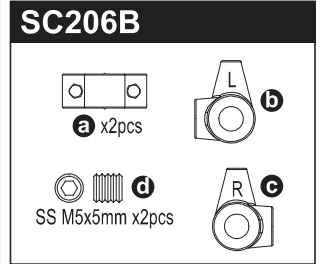

カラーアンテナ黒キャップ付き(4入)
セットビス(M3x3/10入)
セットビス(M3x6/10入)
Eリング(E2.0/10入)
Eリング(E3.0/10入)
Eリング(E5.0/10入)
ナット(M2.6x2.0/10入)
ナット(M3x2.4/10入) 1-N3024
ナット(M3x3.3) ナイロン(5入)
ナット(M4x3.2/10入) 1-N4032
ナット(M4x5.5) ナイロン(5入)
ナット(M4x5.6) フランジナイロン(5入)
スナップピン(10入)
スナップピン(4mm/10P入)
ボタンビス(M3x8)(ヘックス/10入)
ボタンビス(M3x15)(ヘックス/10入)
キャップビス(M2.6x8/5入)
キャップビス(M2.6x12/5入)
キャップビス(M2.6x16/5入)
サラビス(M2.6x6)(ヘックス/10入)
サラビス(M3x8)(ヘックス/10入)
サラビス(M3x12)(ヘックス/10入)
サラビス(M3x15)(ヘックス/10入)
サラビス(M3x18)(ヘックス/10入)
Oリング(P3/オレンジ) 10入
Oリング(P3/ブラック) 10入
シールドベアリング(5x10x4)4入
シールドベアリング(4x8x3)4入
シールドベアリング(10x15x4) 2入
シールドベアリング(6x10x3)2入

SC201 Main Chassis (Scorpion 2014)
SC203B Rear Sus Arm (Scorpion 2014)
SC204 Front Lower Arm (Scorpion 2014)
SC205 Gear Box (Scorpion 2014)
SC206B Arm Shaft Block Set (Scorpion 2014)
SC207B Steering Knuckle Set (Scorpion 2014)
SC208 Front Shock Stay (Scorpion 2014)
SC209B Servo Saver Mount (Scorpion 2014)
SC210 Rear Sus Plate (Scorpion 2014)
SC211 Rear Shock Stay (Scorpion 2014)
SC212B Gear Box Mount (Scorpion 2014)
SC213 Motor Plate (Scorpion 2014)

メインシャーシ(スコロピオン 2014)
リヤサスアーム(スコロピオン 2014)
フロントロアサスアーム(スコロピオン 2014)
ギヤボックス(スコロピオン 2014)
アームシャフトブロックセット(スコロピオン 2014)
ステアリングナックルセット(スコロピオン 2014)
フロントショックステー(スコロピオン 2014)
サーボセイバーマウント(スコロピオン 2014)
リヤサスプレート(スコロピオン 2014)
リヤショックステー(スコロピオン 2014)
ギヤボックスマウント(スコロピオン 2014)
モータープレート(スコロピオン 2014)