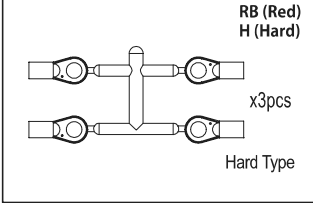

BEETLE Option Parts List

SCW015B

SCW017

SCW020

SCW022B

SCW023

SCW029

SCW015B Light Bucket Compatible Roll Cage Set (Scorpion 2014)
SCW016B HG Wing Stay Set (Scorpion 2014)
SCW017 Light Bucket Set (2pcs/Scorpion 2014)
SCW020 Hex Drive Washer Set (2pcs/Scorpion 2014)
SCW021B HD Slipper Pad (2pcs/Scorpion 2014)
SCW022B Long W/B Rear Plate Set (273mm/Carbon)
SCW023 Mold Inner Sponge (Hard/Scorpion 2014)
SCW028 Metal Servo Saver (Scorpion)
SCW029 HD Rear Sus Plate W/B 273mm (7075 Turbo Scorpion)
SCW030 HD Gear Box Mount W/B 273mm (7075 Turbo Scorpion)

SCW016B

SCW021B

SCW028

SCW030

ライトバケット対応ロールケージセット(スコロビオン2014)
強化ウイングステー(スコロビオン2014)
ライトバケットセット(2入/スコロビオン2014)
HEXドライブワッシャーセット(2入/スコロビオン2014)
HDスリッパパッド(2入/スコロビオン2014)
ロングホイールベースリアプレートセット(273mm/カーボン)
モールドインナーナースポンジ(ハード/スコロビオン2014)
メタルサーボセイバー(スコロビオン)
HDリアサスペンションW/B 273mm(7075ターボスコロビオン)
HDギヤボックスマウントW/B 273mm(7075ターボスコロビオン)

FAT202SB

LA43RB / H

PNGS4828 / PNGS4831

UMW602B

OT252BK / GR / OR / R / W / Y

BK Black
GR Peppermint Green
OR Orange
R Red
W White
Y Yellow

92411

97054-2B

FAT202SB Rear Tire/Soft/2pcs (Dirt Hog)
LA43RB 5.8mm Ball End (Red / 12pcs)
LA43H Ball End (5.8mm/Hard/12pcs)
PNGS4828 Steel Pinion Gear (28T) 1/48 Pitch
PNGS4831 Steel Pinion Gear (31T) 1/48 Pitch
UMW602B Ball Diff Set (Ultima SC/DB/RB/RT)
OT252BK Wing (Black/Javelin)
OT252GR Wing (Paper mint Green/Javelin)
OT252OR Wing (Orange/Javelin)
OT252R Wing (Red/Javelin)
OT252W Wing (White/Javelin)
OT252Y Wing (Yellow/Javelin)
92411 Titanium Adjust Rod 30mm
97054-2B LED Light Unit (Φ5/2 Bulbs/L=400/Clear)