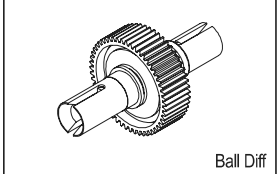

BEETLE Option Parts List

SCW015B

SCW017

SCW020

SCW022B

SCW023

SCW029

SCW015B Light Bucket Compatible Roll Cage Set (Scorpion 2014)
SCW016B HG Wing Stay Set (Scorpion 2014)
SCW017 Light Bucket Set (2pcs/Scorpion 2014)
SCW020 Hex Drive Washer Set (2pcs/Scorpion 2014)
SCW021B HD Slipper Pad (2pcs/Scorpion 2014)
SCW022B Long W/B Rear Plate Set (273mm/Carbon)
SCW023 Mold Inner Sponge (Hard/Scorpion 2014)
SCW028 Metal Servo Saver (Scorpion)
SCW029 HD Rear Sus Plate W/B 273mm (7075 Turbo Scorpion)
SCW030 HD Gear Box Mount W/B 273mm (7075 Turbo Scorpion)

SCW016B

SCW021B

SCW028

SCW030

ライトバケット対応ロールケージセット(スコロビオン2014)
強化ウイングステー(スコロビオン2014)
ライトバケットセット(2入/スコロビオン2014)
HEXドライブワッシャーセット(2入/スコロビオン2014)
HDスリッパパッド(2入/スコロビオン2014)
ロングホイールベースリアプレートセット(273mm/カーボン)
モールドインナーナースポンジ(ハード/スコロビオン2014)
メタルサーボセイバー(スコロビオン)
HDリアサスペンションW/B 273mm(7075ターボスコロビオン)
HDギヤボックスマウントW/B 273mm(7075ターボスコロビオン)

FAT202SB

LA43RB / H

PNGS4828 / PNGS4831

UMW602B

OT252BK / GR / OR / R / W / Y

BK Black
GR Peppermint Green
OR Orange
R Red
W White
Y Yellow

92411

97054-2B

FAT202SB Rear Tire/Soft/2pcs (Dirt Hog)
LA43RB 5.8mm Ball End (Red / 12pcs)
LA43H Ball End (5.8mm/Hard/12pcs)
PNGS4828 Steel Pinion Gear (28T) 1/48 Pitch
PNGS4831 Steel Pinion Gear (31T) 1/48 Pitch
UMW602B Ball Diff Set (Ultima SC/DB/RB/RT)
OT252BK Wing (Black/Javelin)
OT252GR Wing (Paper mint Green/Javelin)
OT252OR Wing (Orange/Javelin)
OT252R Wing (Red/Javelin)
OT252W Wing (White/Javelin)
OT252Y Wing (Yellow/Javelin)
92411 Titanium Adjust Rod 30mm
97054-2B LED Light Unit (Φ5/2 Bulbs/L=400/Clear)