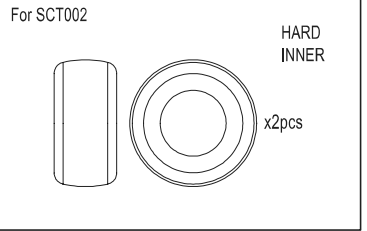

BEETLE Option Parts List

SCW015B

SCW017

SCW020

SCW022B

SCW023

SCW029

SCW015B Light Bucket Compatible Roll Cage Set (Scorpion 2014)
SCW016B HG Wing Stay Set (Scorpion 2014)
SCW017 Light Bucket Set (2pcs/Scorpion 2014)
SCW020 Hex Drive Washer Set (2pcs/Scorpion 2014)
SCW021B HD Slipper Pad (2pcs/Scorpion 2014)
SCW022B Long W/B Rear Plate Set (273mm/Carbon)
SCW023 Mold Inner Sponge (Hard/Scorpion 2014)
SCW028 Metal Servo Saver (Scorpion)
SCW029 HD Rear Sus Plate W/B 273mm (7075 Turbo Scorpion)
SCW030 HD Gear Box Mount W/B 273mm (7075 Turbo Scorpion)