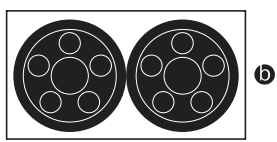

BEETLE Option Parts List

SCH001CM / BK / SC

CM (Shiny Chrome)
BK (Black)
SC (Satin Chrome)

x2pcs

SCH002CM / BK / SC

CM (Shiny Chrome)
BK (Black)
SC (Satin Chrome)

x2pcs

SCH003BK / SCB

BK (Black)
SCB (Satin Chrome)

x2pcs

SCH004BK / SCB

BK (Black)
SCB (Satin Chrome)

x2pcs

SCH005W / BK / SCB

W (White)
BK (Black)
SCB (Satin Chrome)

2.2 Inch

x2pcs

For 2.2inch Front Tire

SCH006W / BK / SCB

W (White)
BK (Black)
SCB (Satin Chrome)

2.2 Inch

x2pcs

For 2.2inch Rear Tire
Need SCW020

SCH007W (White) / SCB (Satin Chrome) / Y (Yellow)

a x2pcs

b

SCH008W (White) / SC (Satin Chrome) / Y (Yellow)

a x2pcs

b

SCT001SB / MB

SB (Soft)
MB (Medium)

x2pcs