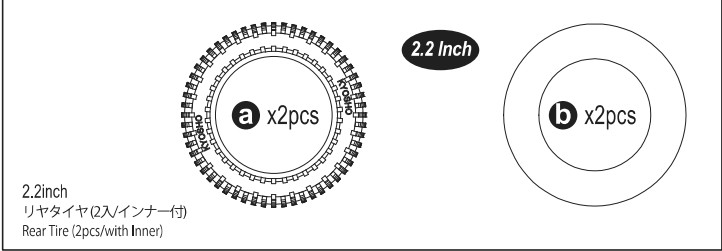

BEETLE Option Parts List

SCW015B

SCW017

SCW020

SCW022B

SCW023

SCW029

SCW015B Light Bucket Compatible Roll Cage Set (Scorpion 2014)
SCW016B HG Wing Stay Set (Scorpion 2014)
SCW017 Light Bucket Set (2pcs/Scorpion 2014)
SCW020 Hex Drive Washer Set (2pcs/Scorpion 2014)
SCW021B HD Slipper Pad (2pcs/Scorpion 2014)
SCW022B Long W/B Rear Plate Set (273mm/Carbon)
SCW023 Mold Inner Sponge (Hard/Scorpion 2014)
SCW028 Metal Servo Saver (Scorpion)
SCW029 HD Rear Sus Plate W/B 273mm (7075 Turbo Scorpion)
SCW030 HD Gear Box Mount W/B 273mm (7075 Turbo Scorpion)

SCW016B

SCW021B

SCW028

SCW030

ライトバケット対応ロールケージセット(スコロビオン2014)
強化ウイングステー(スコロビオン2014)
ライトバケットセット(2入/スコロビオン2014)
HEXドライブワッシャーセット(2入/スコロビオン2014)
HDスリッパパッド(2入/スコロビオン2014)
ロングホイールベースリアプレートセット(273mm/カーボン)
モールドインナーナースポンジ(ハード/スコロビオン2014)
メタルサーボセイバー(スコロビオン)
HDリアサスペンションW/B 273mm(7075ターボスコロビオン)
HDギヤボックスマウントW/B 273mm(7075ターボスコロビオン)

FAT202SB

LA43RB / H

PNGS4828 / PNGS4831

UMW602B

OT252BK / GR / OR / R / W / Y

BK Black
GR Peppermint Green
OR Orange
R Red
W White
Y Yellow

92411

97054-2B

FAT202SB Rear Tire/Soft/2pcs (Dirt Hog)
LA43RB 5.8mm Ball End (Red / 12pcs)
LA43H Ball End (5.8mm/Hard/12pcs)
PNGS4828 Steel Pinion Gear (28T) 1/48 Pitch
PNGS4831 Steel Pinion Gear (31T) 1/48 Pitch
UMW602B Ball Diff Set (Ultima SC/DB/RB/RT)
OT252BK Wing (Black/Javelin)
OT252GR Wing (Paper mint Green/Javelin)
OT252OR Wing (Orange/Javelin)
OT252R Wing (Red/Javelin)
OT252W Wing (White/Javelin)
OT252Y Wing (Yellow/Javelin)
92411 Titanium Adjust Rod 30mm
97054-2B LED Light Unit (Φ5/2 Bulbs/L=400/Clear)