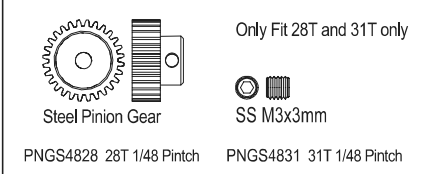

PNGS4828 / PNGS4831