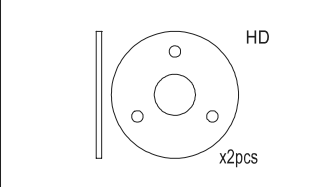

BEETLE Option Parts List

SCW015B

SCW017

SCW020

SCW022B

SCW023

SCW029

SCW015B Light Bucket Compatible Roll Cage Set (Scorpion 2014)
SCW016B HG Wing Stay Set (Scorpion 2014)
SCW017 Light Bucket Set (2pcs/Scorpion 2014)
SCW020 Hex Drive Washer Set (2pcs/Scorpion 2014)
SCW021B HD Slipper Pad (2pcs/Scorpion 2014)
SCW022B Long W/B Rear Plate Set (273mm/Carbon)
SCW023 Mold Inner Sponge (Hard/Scorpion 2014)
SCW028 Metal Servo Saver (Scorpion)
SCW029 HD Rear Sus Plate W/B 273mm (7075 Turbo Scorpion)
SCW030 HD Gear Box Mount W/B 273mm (7075 Turbo Scorpion)

SCW016B

SCW021B

SCW028

SCW030

ライトバケット対応ロールケージセット(スコロビオン2014)
強化ウイングステー(スコロビオン2014)
ライトバケットセット(2入/スコロビオン2014)
HEXドライブワッシャーセット(2入/スコロビオン2014)
HDスリッパパッド(2入/スコロビオン2014)
ロングホイールベースリアプレートセット(273mm/カーボン)
モールドインナーナースポンジ(ハード/スコロビオン2014)
メタルサーボセイバー(スコロビオン)
HDリアサスペンションW/B 273mm(7075ターボスコロビオン)
HDギヤボックスマウントW/B 273mm(7075ターボスコロビオン)

FAT202SB

LA43RB / H

PNGS4828 / PNGS4831

UMW602B

OT252BK / GR / OR / R / W / Y

BK Black
GR Peppermint Green
OR Orange
R Red
W White
Y Yellow

92411

97054-2B

FAT202SB Rear Tire/Soft/2pcs (Dirt Hog)
LA43RB 5.8mm Ball End (Red / 12pcs)
LA43H Ball End (5.8mm/Hard/12pcs)
PNGS4828 Steel Pinion Gear (28T) 1/48 Pitch
PNGS4831 Steel Pinion Gear (31T) 1/48 Pitch
UMW602B Ball Diff Set (Ultima SC/DB/RB/RT)
OT252BK Wing (Black/Javelin)
OT252GR Wing (Paper mint Green/Javelin)
OT252OR Wing (Orange/Javelin)
OT252R Wing (Red/Javelin)
OT252W Wing (White/Javelin)
OT252Y Wing (Yellow/Javelin)
92411 Titanium Adjust Rod 30mm
97054-2B LED Light Unit (Φ5/2 Bulbs/L=400/Clear)