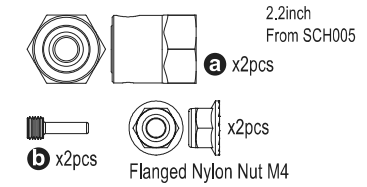

BEETLE Option Parts List

SCW015B

SCW017

SCW020

SCW022B

SCW023

SCW029

SCW015B Light Bucket Compatible Roll Cage Set (Scorpion 2014)
SCW016B HG Wing Stay Set (Scorpion 2014)
SCW017 Light Bucket Set (2pcs/Scorpion 2014)
SCW020 Hex Drive Washer Set (2pcs/Scorpion 2014)
SCW021B HD Slipper Pad (2pcs/Scorpion 2014)
SCW022B Long W/B Rear Plate Set (273mm/Carbon)
SCW023 Mold Inner Sponge (Hard/Scorpion 2014)
SCW028 Metal Servo Saver (Scorpion)
SCW029 HD Rear Sus Plate W/B 273mm (7075 Turbo Scorpion)
SCW030 HD Gear Box Mount W/B 273mm (7075 Turbo Scorpion)