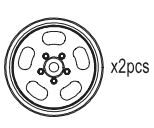

BEETLE Option Parts List

SCH001CM / BK / SC

CM (Shiny Chrome)
BK (Black)
SC (Satin Chrome)

x2pcs

SCH002CM / BK / SC

CM (Shiny Chrome)
BK (Black)
SC (Satin Chrome)

x2pcs

SCH003BK / SCB

BK (Black)
SCB (Satin Chrome)

x2pcs

SCH004BK / SCB

BK (Black)
SCB (Satin Chrome)

x2pcs

SCH005W / BK / SCB

W (White)
BK (Black)
SCB (Satin Chrome)

2.2 Inch