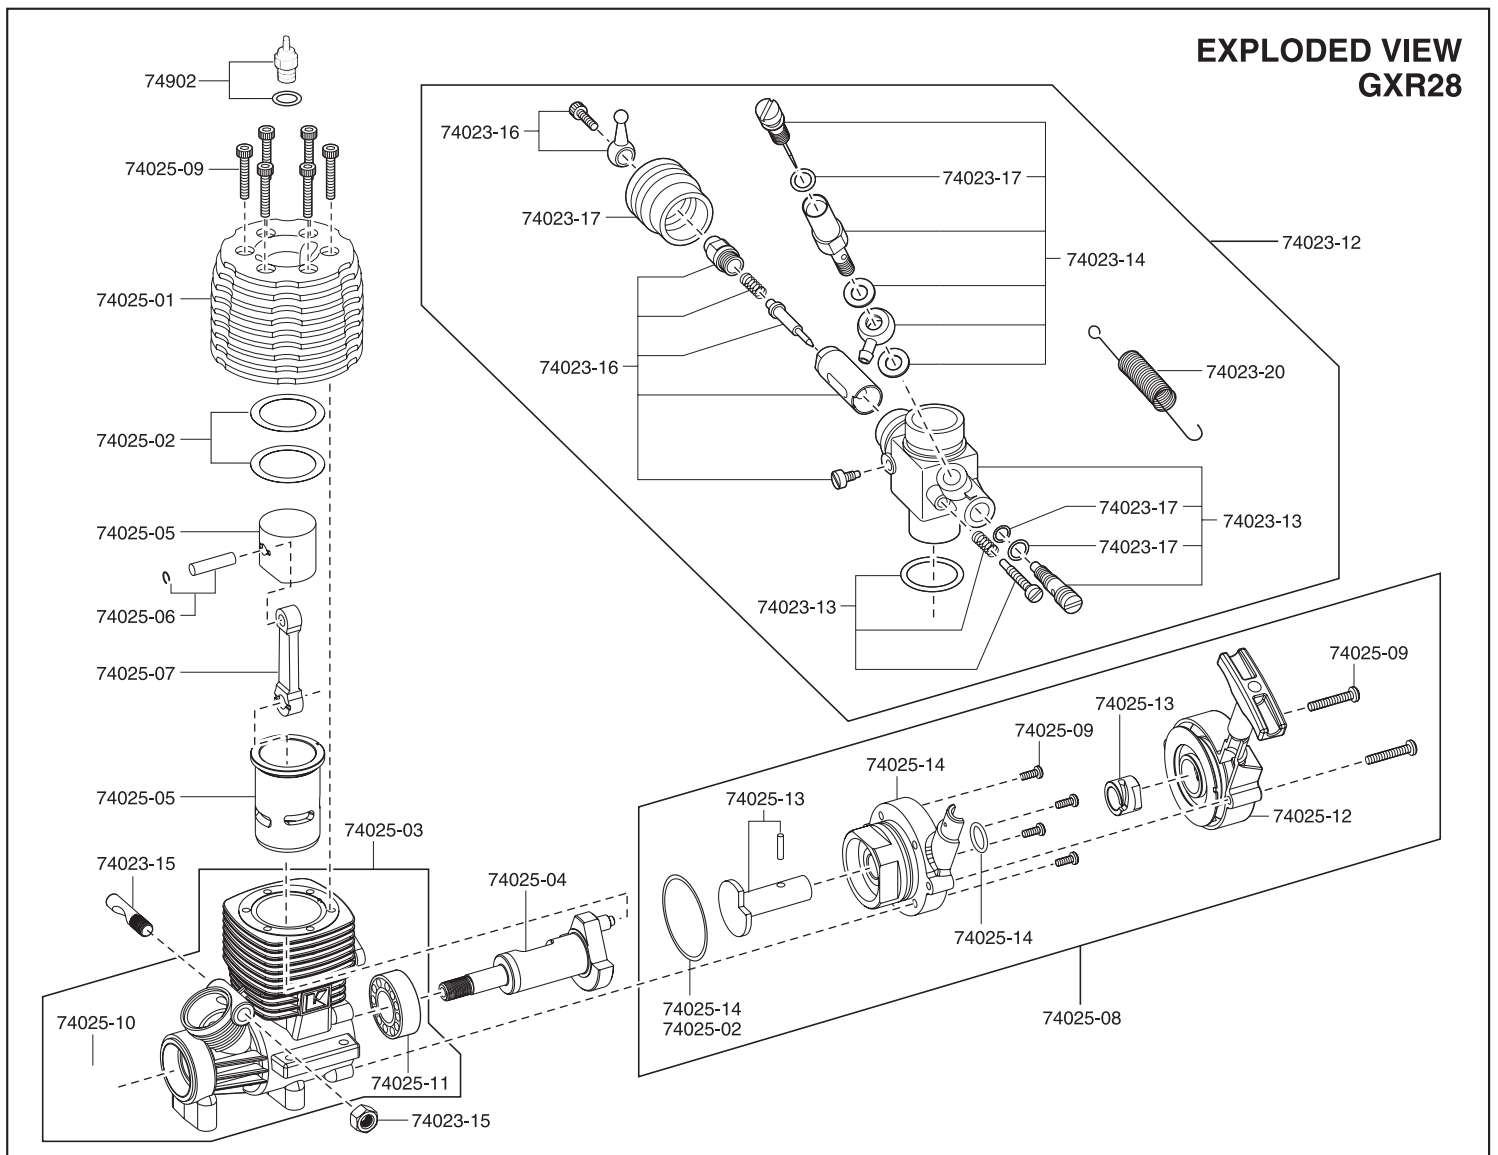

●ユーザー相談室直通電話 046-229-4115

お問い合わせは：月曜～金曜(祝祭日を除く)10：00～18：00

EXPLODED VIEW GXR28

No.	Part Names
74025	GXR21 Engine
74025-01	Cylinder Head
74025-02	Head Gasket
74025-03	Crankcase
74025-04	Crankshaft
74025-05	Piston & Cylinder Set
74025-06	Piston Pin
74025-07	Connecting Rod
74025-08	Recoil Starter Assembly
74025-09	Screw Set
74025-10	Outside Bearing
74025-11	Inside Bearing
74025-12	Recoil Starter Unit
74025-13	Starter Shaft
74025-14	Starter Holder

No.	Part Names
74023-12	Slide Carburetor Set
74023-13	Carburetor Case Set
74023-14	Needle Set
74023-15	Carburetor Stopper
74023-16	Slide Valve Set
74023-17	Maintenance Kit
74023-20	Throttle Return Spring
74902	GS Glow Plug