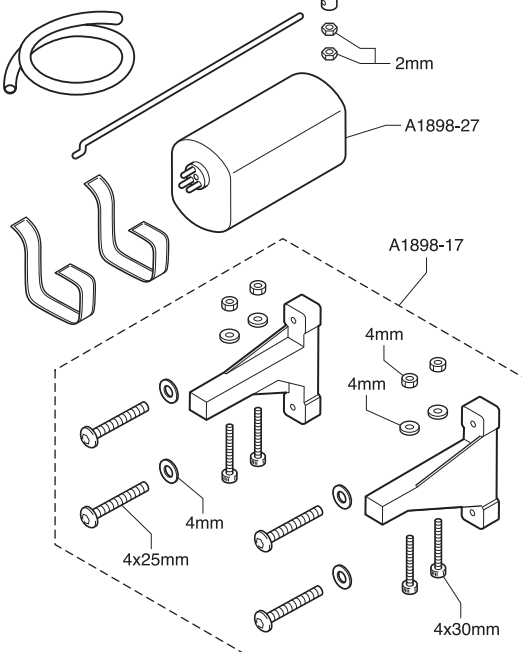

分解图 EXPLODED VIEW

GP/EP
version

4x4mm
2x10mm
2mm

A1898-09

A1898-13

A1898-01

3x10mm(TP)

A1898-02

2mm

4x4mm

A1898-19

GP
version

4x4mm
2x10mm
2mm

A1898-17

A1898-17

4mm

4mm

4x25mm

4mm

4x30mm

EP
version

A1898-31

4x10mm

4mm

4x70mm

分解図 EXPLODED VIEW

GP/EP
version