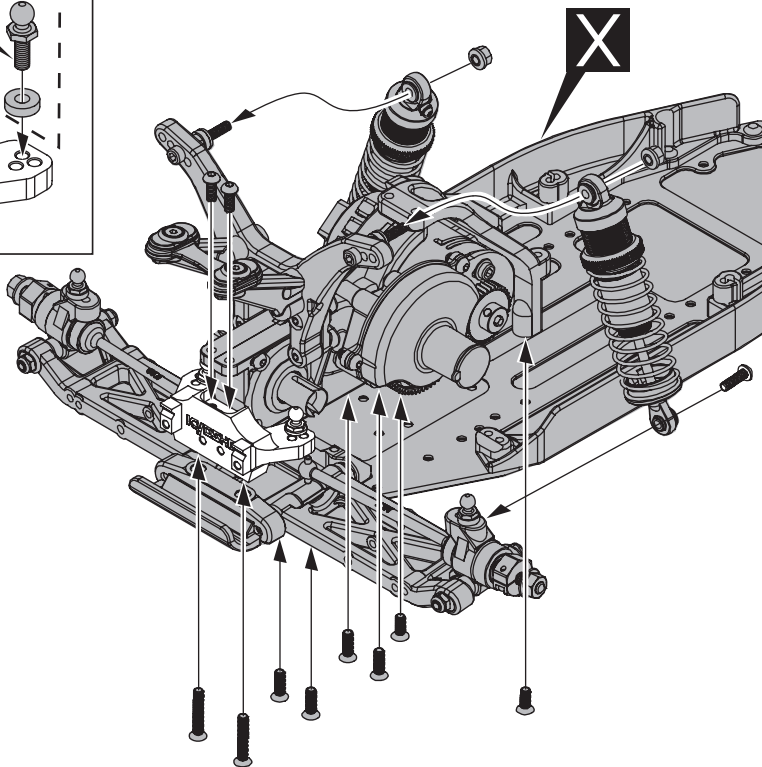

※ご使用前にこの説明書を良くお読みになり十分に理解してください。
Before beginning assembly, please read these instructions thoroughly!

LDWアルミリヤバルクヘッド(RB7/RB7SS)

LDW Aluminum Rear Bulkhead (RB7/RB7SS)

取扱説明書
INSTRUCTION SHEET
No.UMW753

お買い上げありがとうございます。ご使用前にこの取扱説明書とキットの説明書を合せてお読み下さい
Thank you for purchasing this product. Before installation, please carefully read and follow the instructions on this sheet in conjunction with the instruction manual of your kit.

説明書に使われているマーク
Symbols used throughout the instruction manual, comprise

ネジロック剤を塗る
Must be purchased separately!

キット付属品
Kit included.

メーカー指定の純正部品を使用して
安全にR/Cを楽しみましょう。

京商ホームページ
www.kyosho.com

※製品改良のため、予告なく仕様を変更する場合があります。
*SPECIFICATIONS ARE SUBJECT TO CHANGE WITHOUT NOTICE.

© 2020 KYOSHO CORPORATION / 禁無断転載複製

京商株式会社
〒243-0021 神奈川県厚木市岡田 3050
厚木アクストメインタワー7F
●ユーザー相談室直通電話 046-229-4115
お問い合わせは：
月曜～金曜(祝祭日を除く) 13:00～18:00
60112001-1 PRINTED IN JAPAN