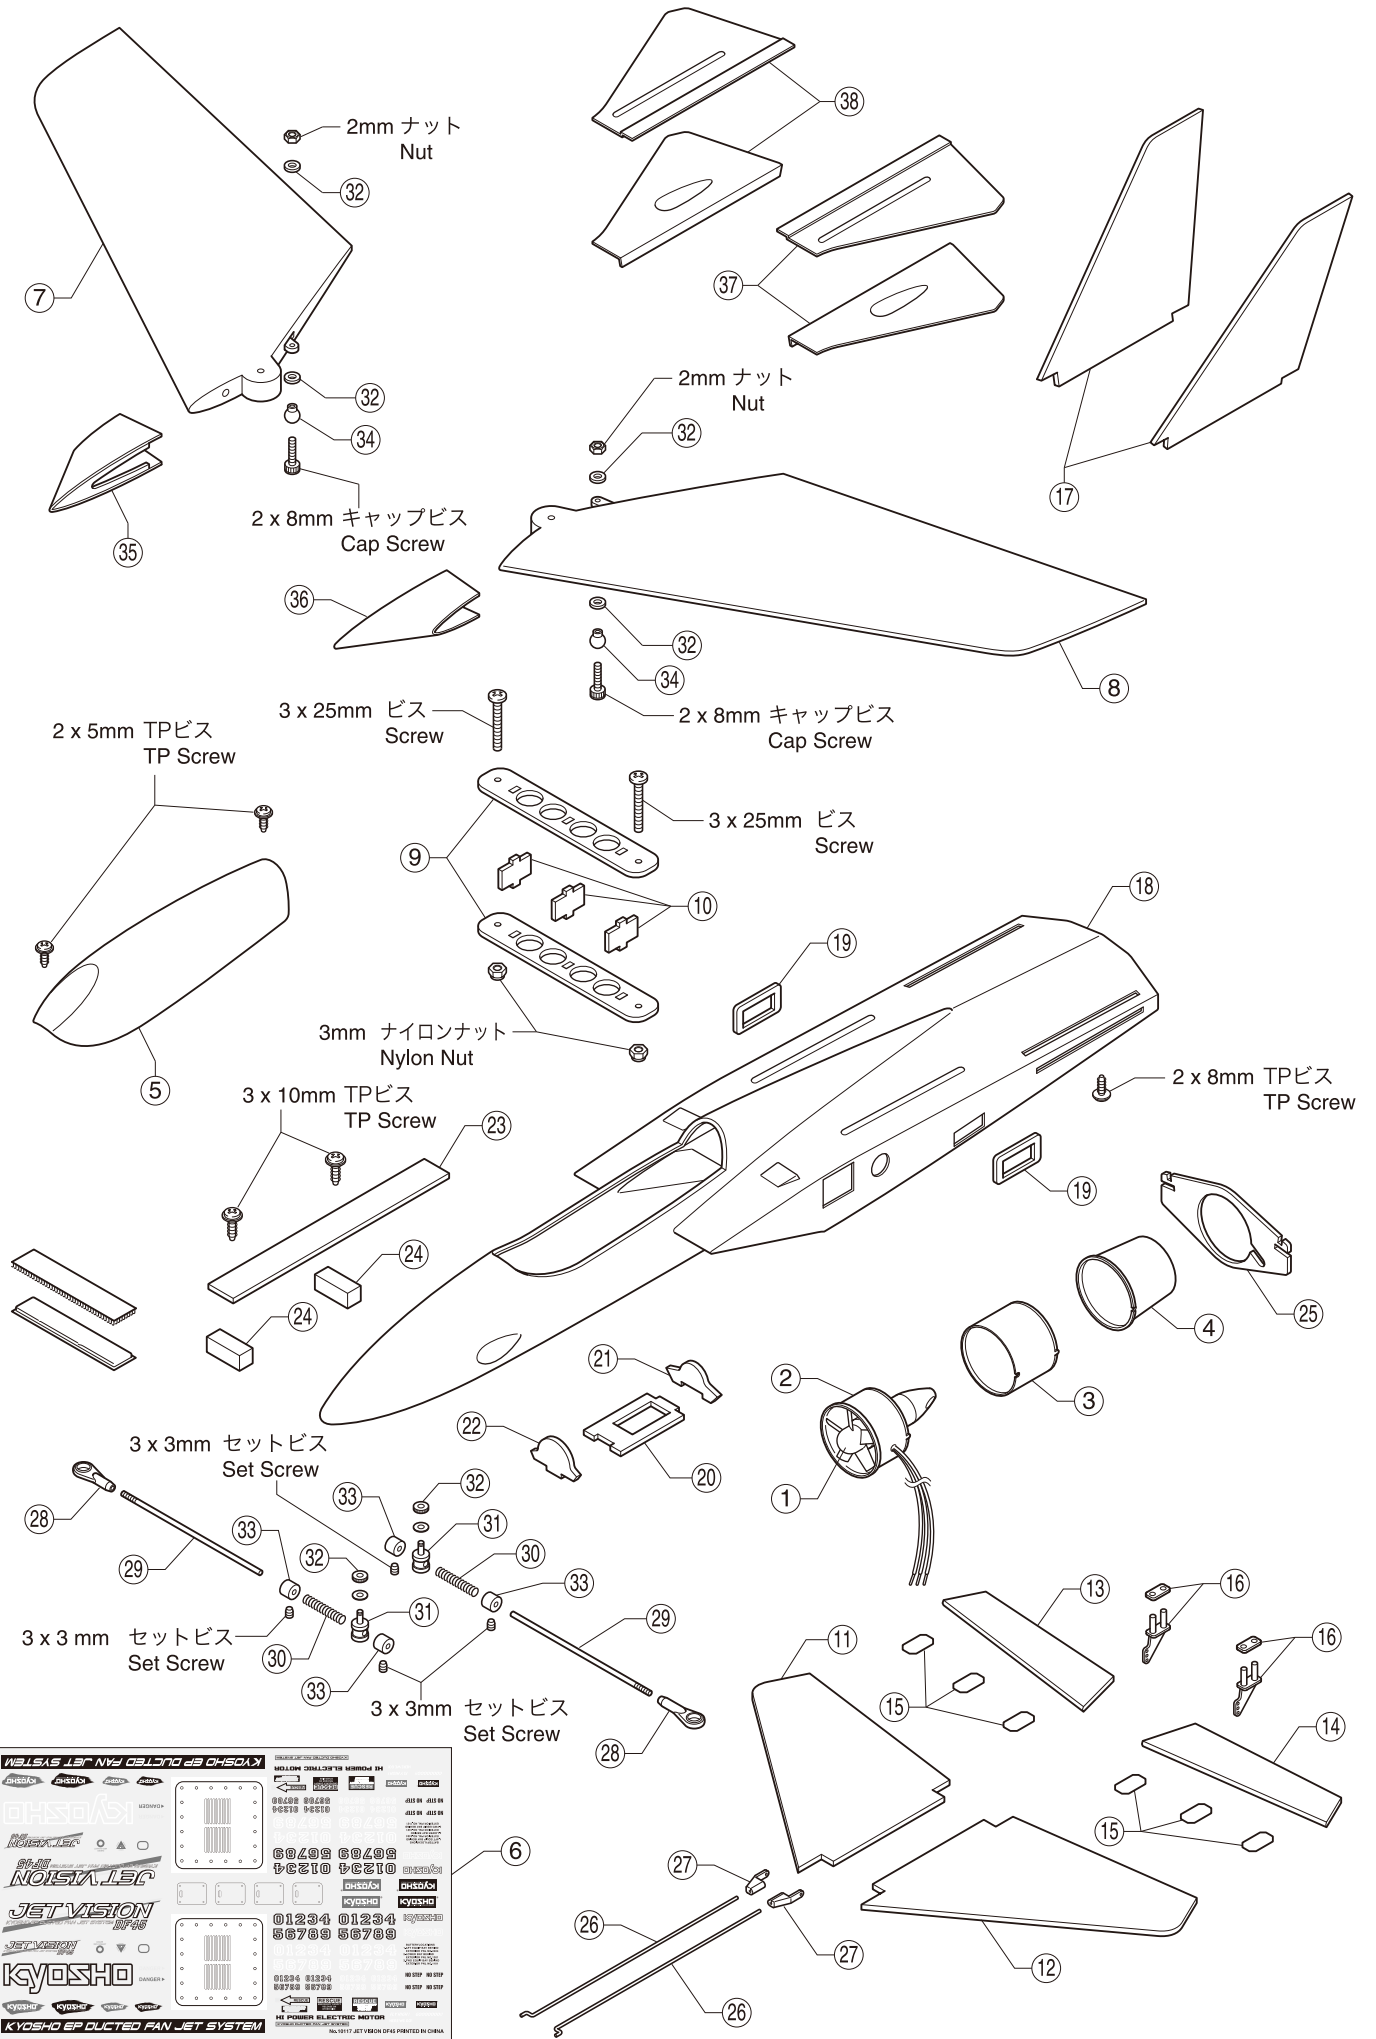

分解図 EXPLODED VIEW

KYOSHO EP DUCTED FAN JET SYSTEM

MODEL NO. 012334 012334
56789 56789

01234 01234
56789 56789

KYOSHO

NOISE LEP
JET VISION
JET VISION

1/4 POWER BLADE PROP AND FUEL

©2017 JET VISION OF US PRINTED IN CHINA